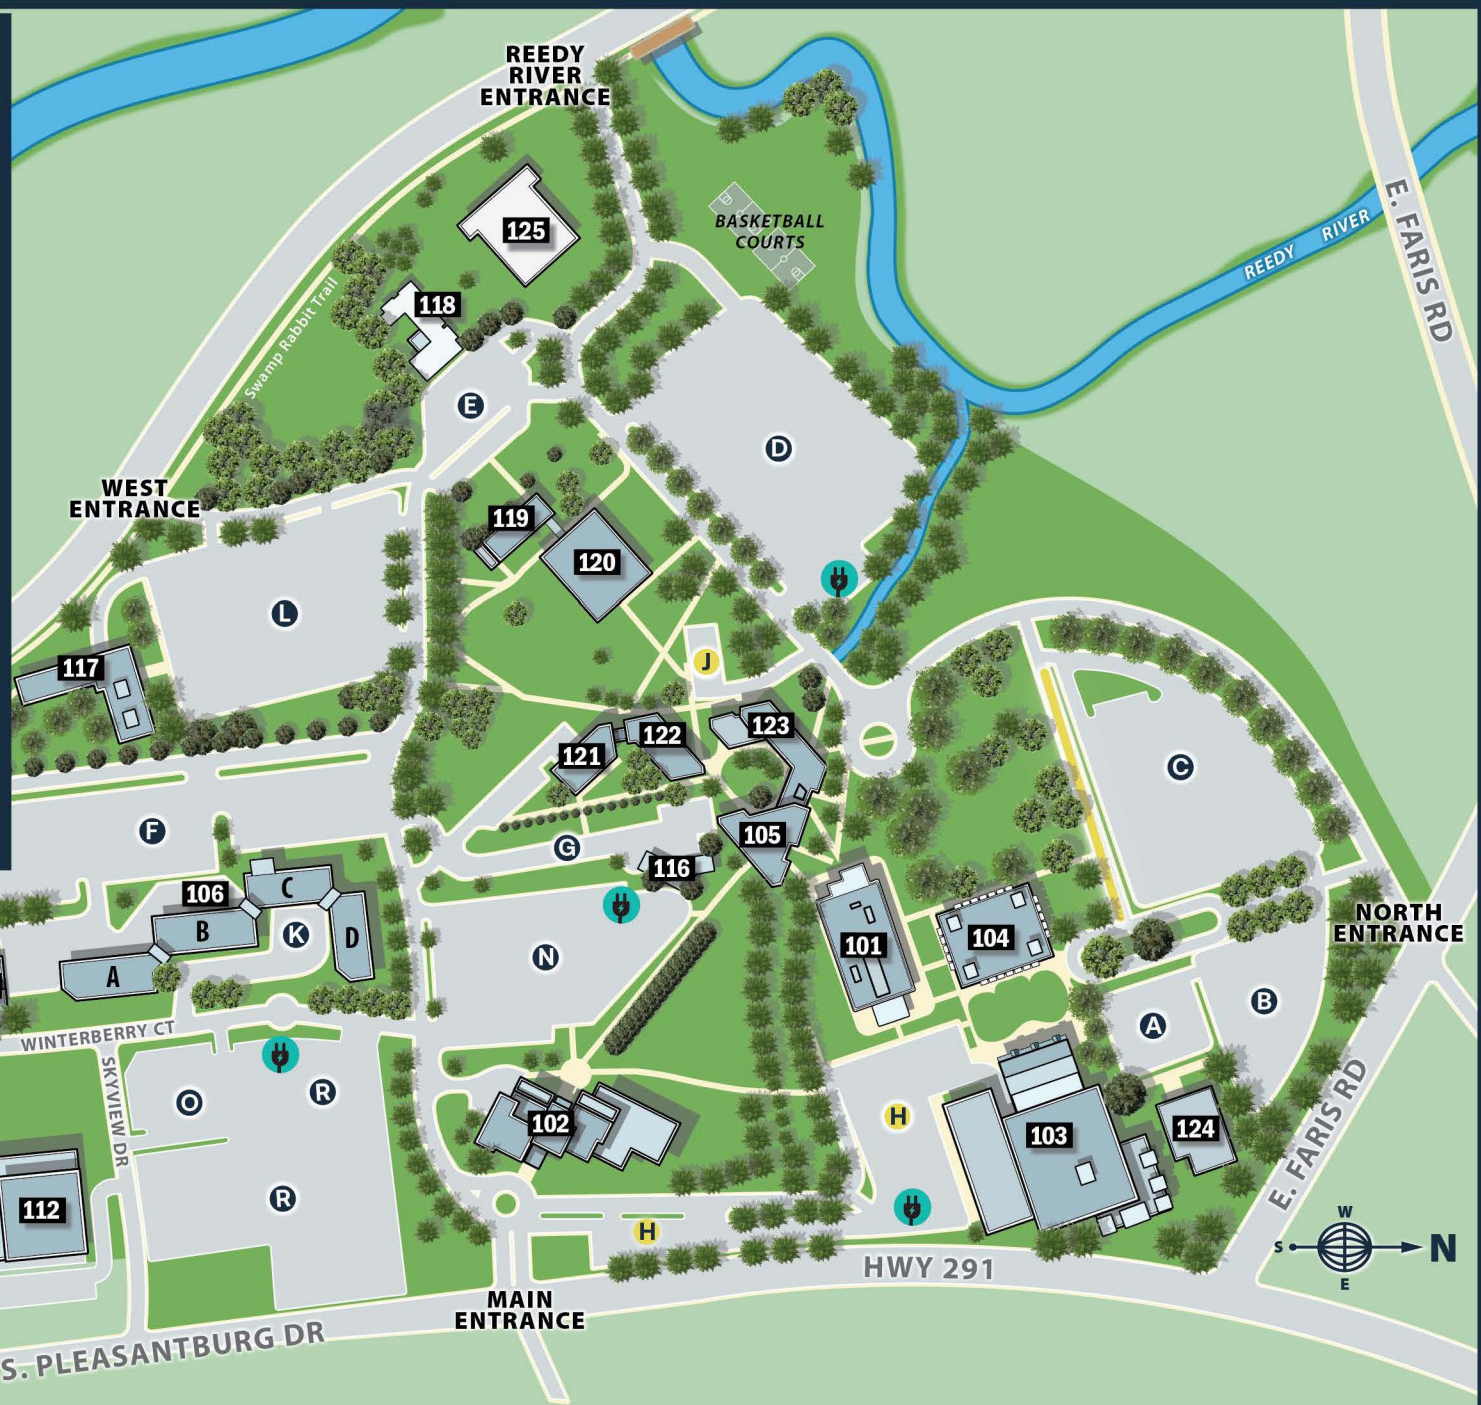

Barton Campus (100)
 506 S. Pleasantburg Dr.
 Greenville, SC 29607

- 101 Prisma Health Center for Health & Life Sciences
- 102 Dreisbach/Anderson Student Success Center
- 103 Willie B. McMahan Engineering Technologies Building
- 104 Robert W. Leach Sr. University Transfer Building
- 105 Beattie E. Huff Student Center
- 106 Industrial Technologies Complex A,B,C,D
- 107 Facility Resources
- 108 J. Verne Smith Institutional Effectiveness/Logistics Building
- 112 Dental Building (Dental Clinic)
- 116 Central Energy Plant
- 117 Ruth A. Nicholson Nursing Sciences Building
- 118 Margaret Mills Cabbage Child Development Center
- 119 Greenville Technical Charter High School
- 120 Ernest F. Hollings Health Sciences Center
- 121 Strom Thurmond Criminal Justice Building
- 122 STAT Center
- 123 Robert C. Crawford Administration Building
- 124 Michelin Center
- 125 GTCHS Student Learning Center

- EV Charging
- Employee Only Parking
- General Parking
- Building